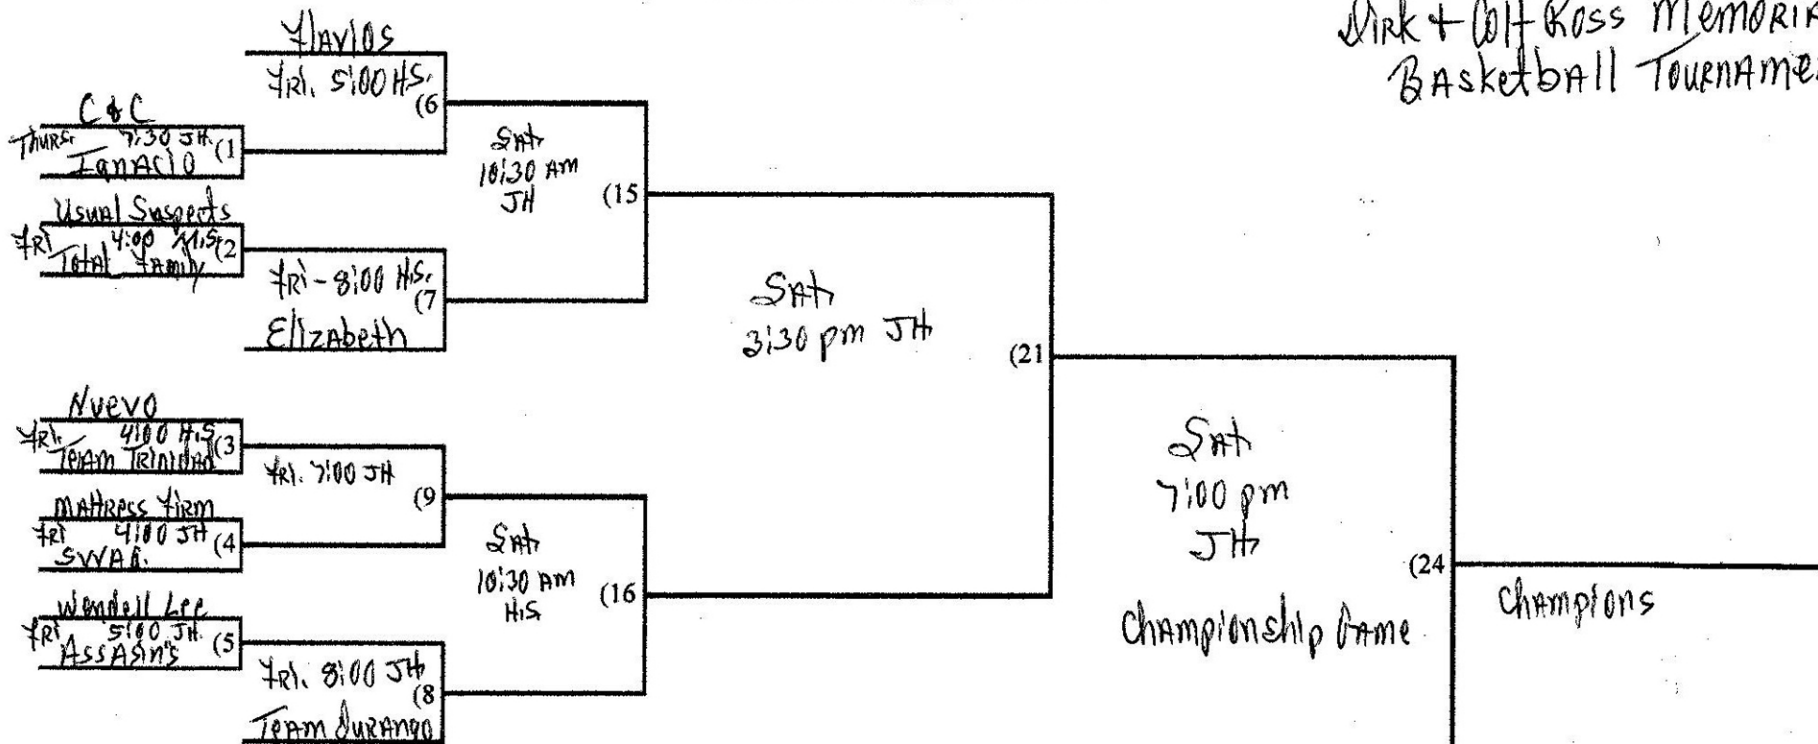

Winner's Bracket

OPEN Division

22nd Annual
 Dirk + Bill Ross Memorial
 Basketball Tournament

Loser's Bracket

JH - Lower Gym
 MS - Upper Gym
 HS - High School Gym