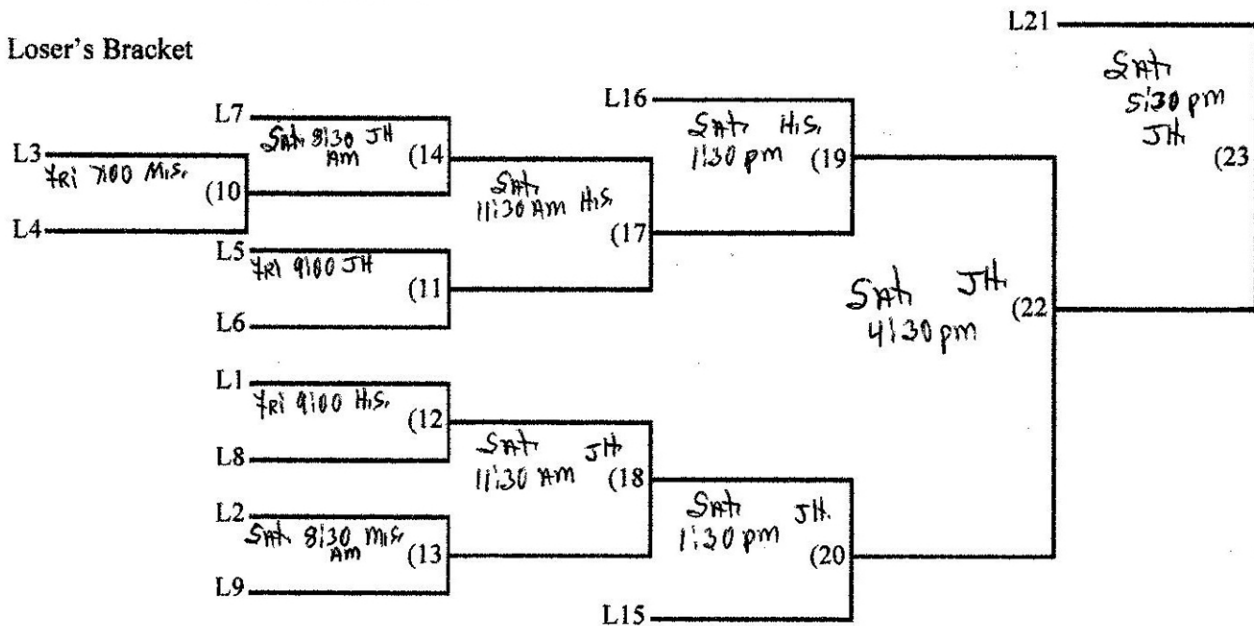

Winner's Bracket

OPEN Division

22nd Annual
 Dirk + Bill Ross Memorial
 Basketball Tournament

Loser's Bracket

JH - Lower Gym
 MS - Upper Gym
 HS - High School Gym